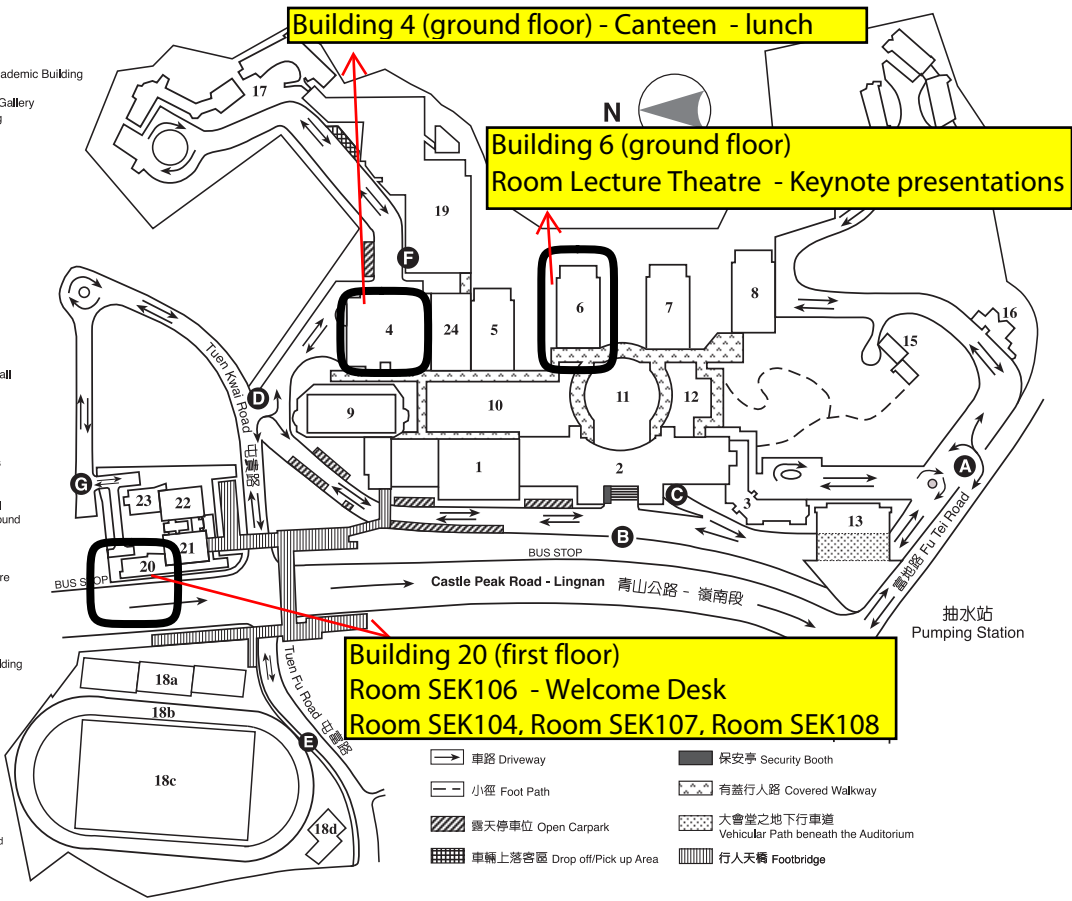

- A** 南門 South Gate
B 行人路入口 Pedestrian Entrance
C 地下停車場入口 Underground Parking
D 北門 North Gate
E 室外運動場入口
Entrance of Multi-purpose Outdoor Sports Ground
F 有蓋停車場入口 Covered Car Park
G 郭少明伉儷樓、黃浩川堂、伍紫宜堂入口
Entrance of Simon and Eleanor Kwok Bldg.,
Wong Hoo Chuen Hall and Wu Jieh Yee Hall

Building 4 (ground floor) - Canteen - lunch

**Building 6 (ground floor)
Room Lecture Theatre - Keynote presentations**

**Building 20 (first floor)
Room SEK106 - Welcome Desk
Room SEK107, Room SEK108**

- | | |
|------------------------------|---|
| 車路 Driveway | 保安亭 Security Booth |
| 小徑 Foot Path | 有蓋行人路 Covered Walkway |
| 露天停車位 Open Carpark | 大會堂之地下車道
Vehicular Path beneath the Auditorium |
| 車輛上落客區 Drop off/Pick up Area | 行人天橋 Footbridge |